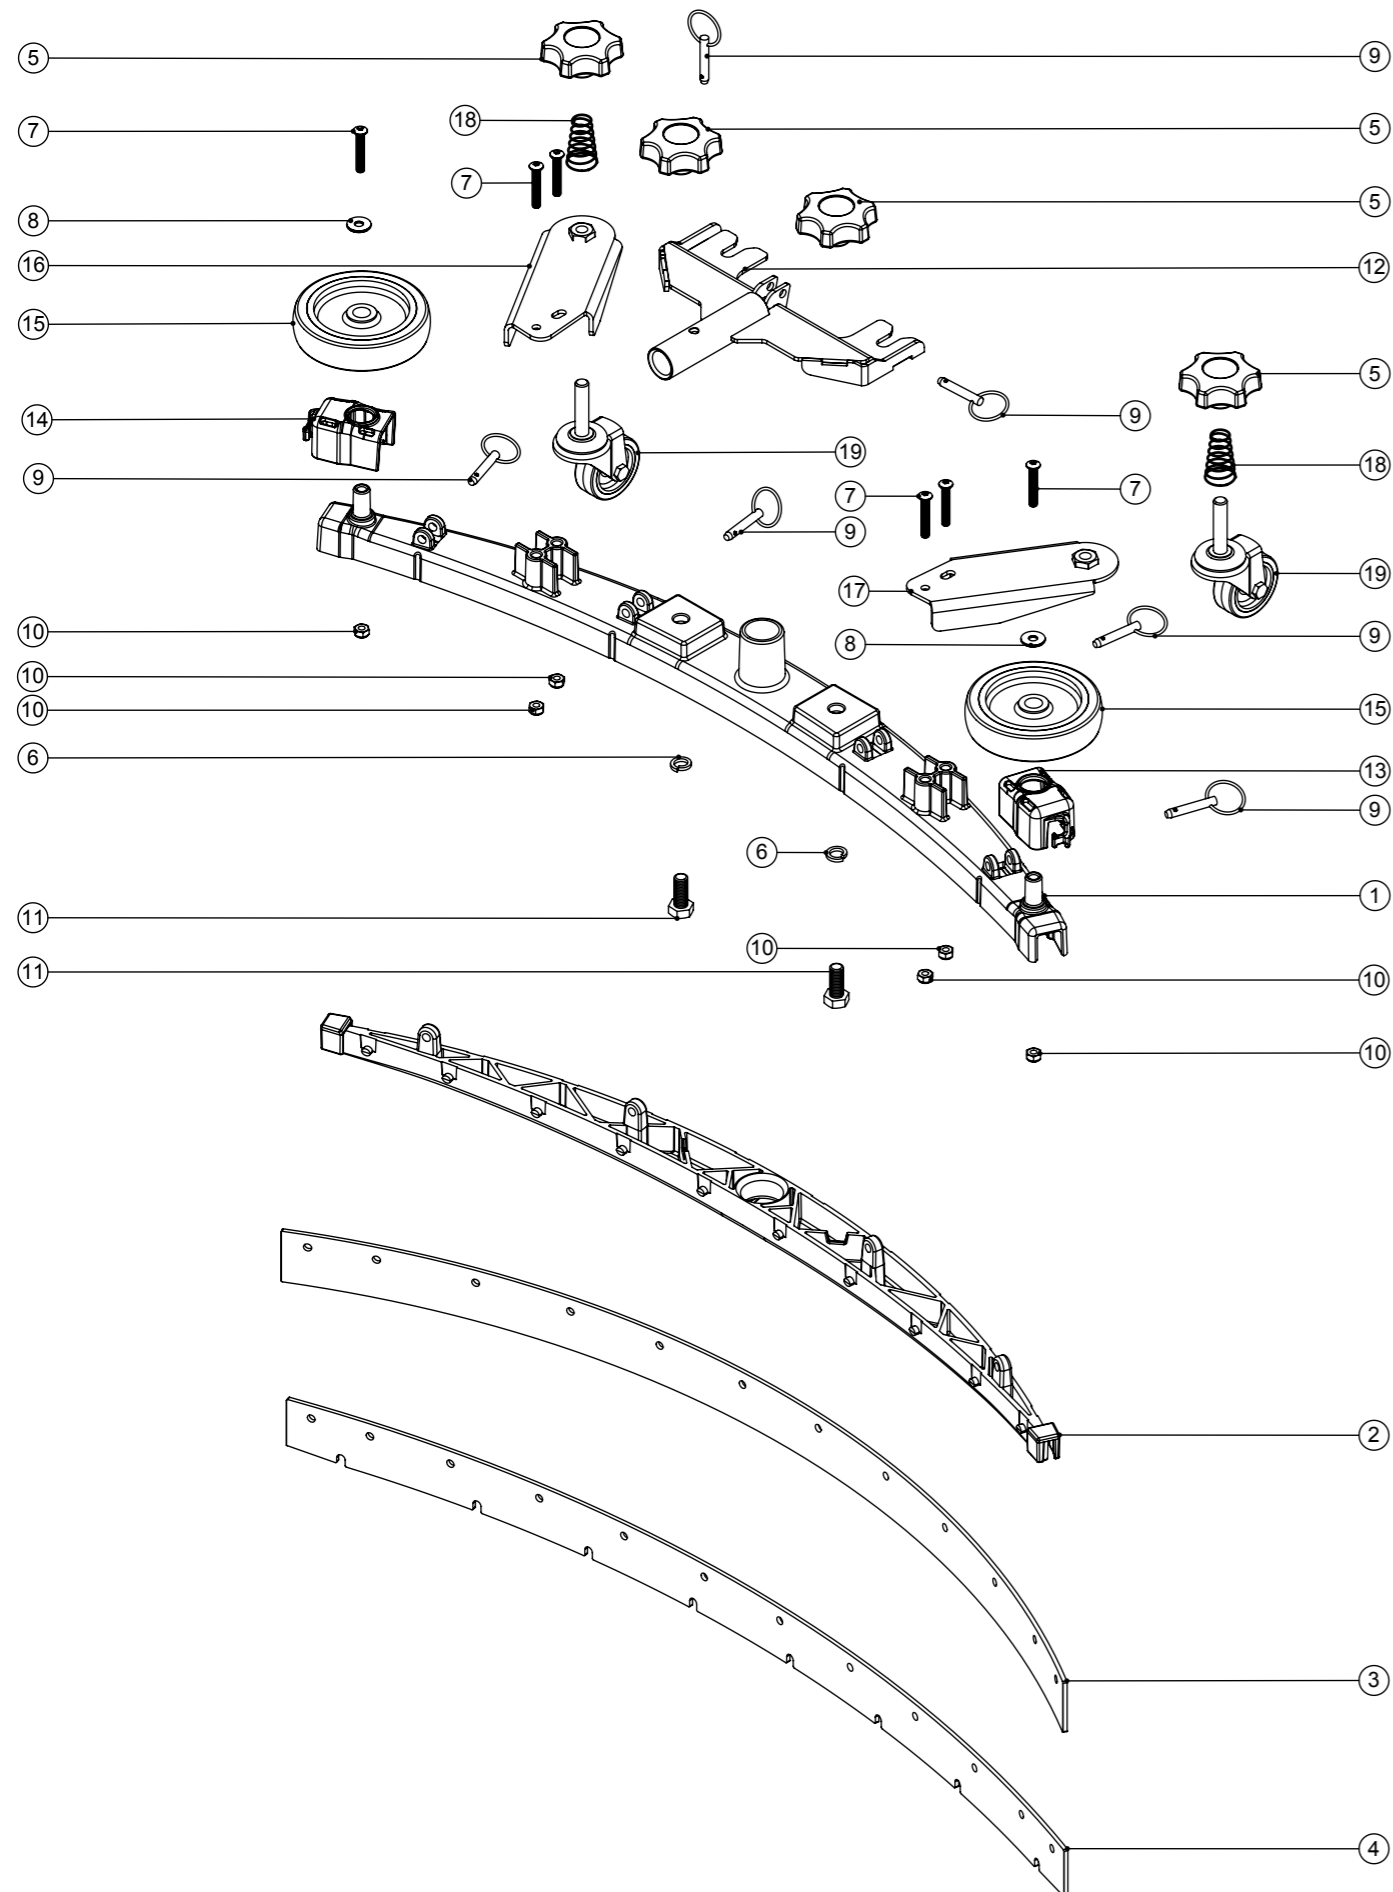

Numatic International Spare Parts

Model No: 650mm & 750mm Aluminium Floor Tool

234954
DRAWING: DRW-13428 ISS: A01
07/03/2013

NB: FOR WIRING SEE DRAWING: N/A

Numatic International Spare Parts

Model No: 650mm & 750mm Aluminium Floor Tool

ITEM:	PART No:	DESCRIPTION	COMMENTS:
1	208198	(650MM SCRUB WIDTH) ALUMINIUM SQUEEGEE CASTING (38MM HOSE FITTING)	
	208637	(750MM SCRUB WIDTH) ALUMINIUM SQUEEGEE CASTING (38MM HOSE FITTING)	
2	229987	(650MM SCRUB WIDTH) BLADE HOLDER MouldING (SLOPING PROFILE) (32MM & 38MM HOSE FITTING)	
	237624	(750MM SCRUB WIDTH) BLADE HOLDER MouldING (SLOPING PROFILE) (32MM & 38MM HOSE FITTING)	
3	206978	(650MM SCRUB WIDTH) REPLACEMENT (3.2MM / 43 SHORE A) REAR POLY/BLADE (847MM LONG)	
	208203	(650MM SCRUB WIDTH) REPLACEMENT (4.0MM / 40 SHORE A) REAR RED LINATEX PREMIUM NATURAL RUBBER /BLADE (847MM LONG)	
	208642	(750MM SCRUB WIDTH) REPLACEMENT (3.2MM / 43 SHORE A) REAR POLY/BLADE (1000MM LONG)	
	208640	(750MM SCRUB WIDTH) REPLACEMENT (4.0MM / 40 SHORE A) REAR RED LINATEX PREMIUM NATURAL RUBBER /BLADE (1000MM LONG)	
4	206977	(650MM SCRUB WIDTH) REPLACEMENT (3.2MM / 43 SHORE A) FRONT POLY/BLADE (819MM LONG)	
	208201	(650MM SCRUB WIDTH) REPLACEMENT (3.2MM / 40 SHORE A) FRONT RED LINATEX PREMIUM NATURAL RUBBER /BLADE (819MM LONG)	
	208641	(750MM SCRUB WIDTH) REPLACEMENT (3.2MM / 43 SHORE A) FRONT POLY/BLADE (968MM LONG)	
	208639	(750MM SCRUB WIDTH) REPLACEMENT (3.2MM / 40 SHORE A) FRONT RED LINATEX PREMIUM NATURAL RUBBER /BLADE (968MM LONG)	
5	208354	M10 LOBE KNOB	
6	219899	M10 SINGLE COIL STAINLESS STEEL WASHER	
7	219933	M6 X 35MM SOCKET BUTTON HEAD BOLT STAINLESS STEEL	
8	219647	M6 FORM G STAINLESS STEEL WASHER	
9	206953	DETENT PINS	
10	219642	M6 STAINLESS STEEL NYLON INSERT NUT	
11	219909	M10 X 25MM LONG HEXAGONAL STAINLESS STEEL SCREW	
12	304466	FLOOR TOOL BRACKET ASSEMBLY (TT/TTB4045/4055)	
	303795	FLOOR TOOL BRACKET ASSEMBLY (TRO 650 /TTV 678)	TTV678 & TRO650
13	237322	RIGHT HAND FLOOR TOOL CLIP MouldING	
14	237323	LEFT HAND FLOOR TOOL CLIP MouldING	
15	208796	4 INCH WHEEL	
16	304441	ADJUSTABLE WIDE ANGLE FLOOR TOOL CASTOR PLATE LHS WELD ASSEMBLY	
17	304440	ADJUSTABLE WIDE ANGLE FLOOR TOOL CASTOR PLATE RHS WELD ASSEMBLY	
18	229175	CONICAL SPRING	
19	208497	50MM C50MM DIAMETER GREY TPR TYRED SWIVEL CASTORS C/W M10 X 45 SWAGED STEMASTOR/GREY RUBBER TYRE